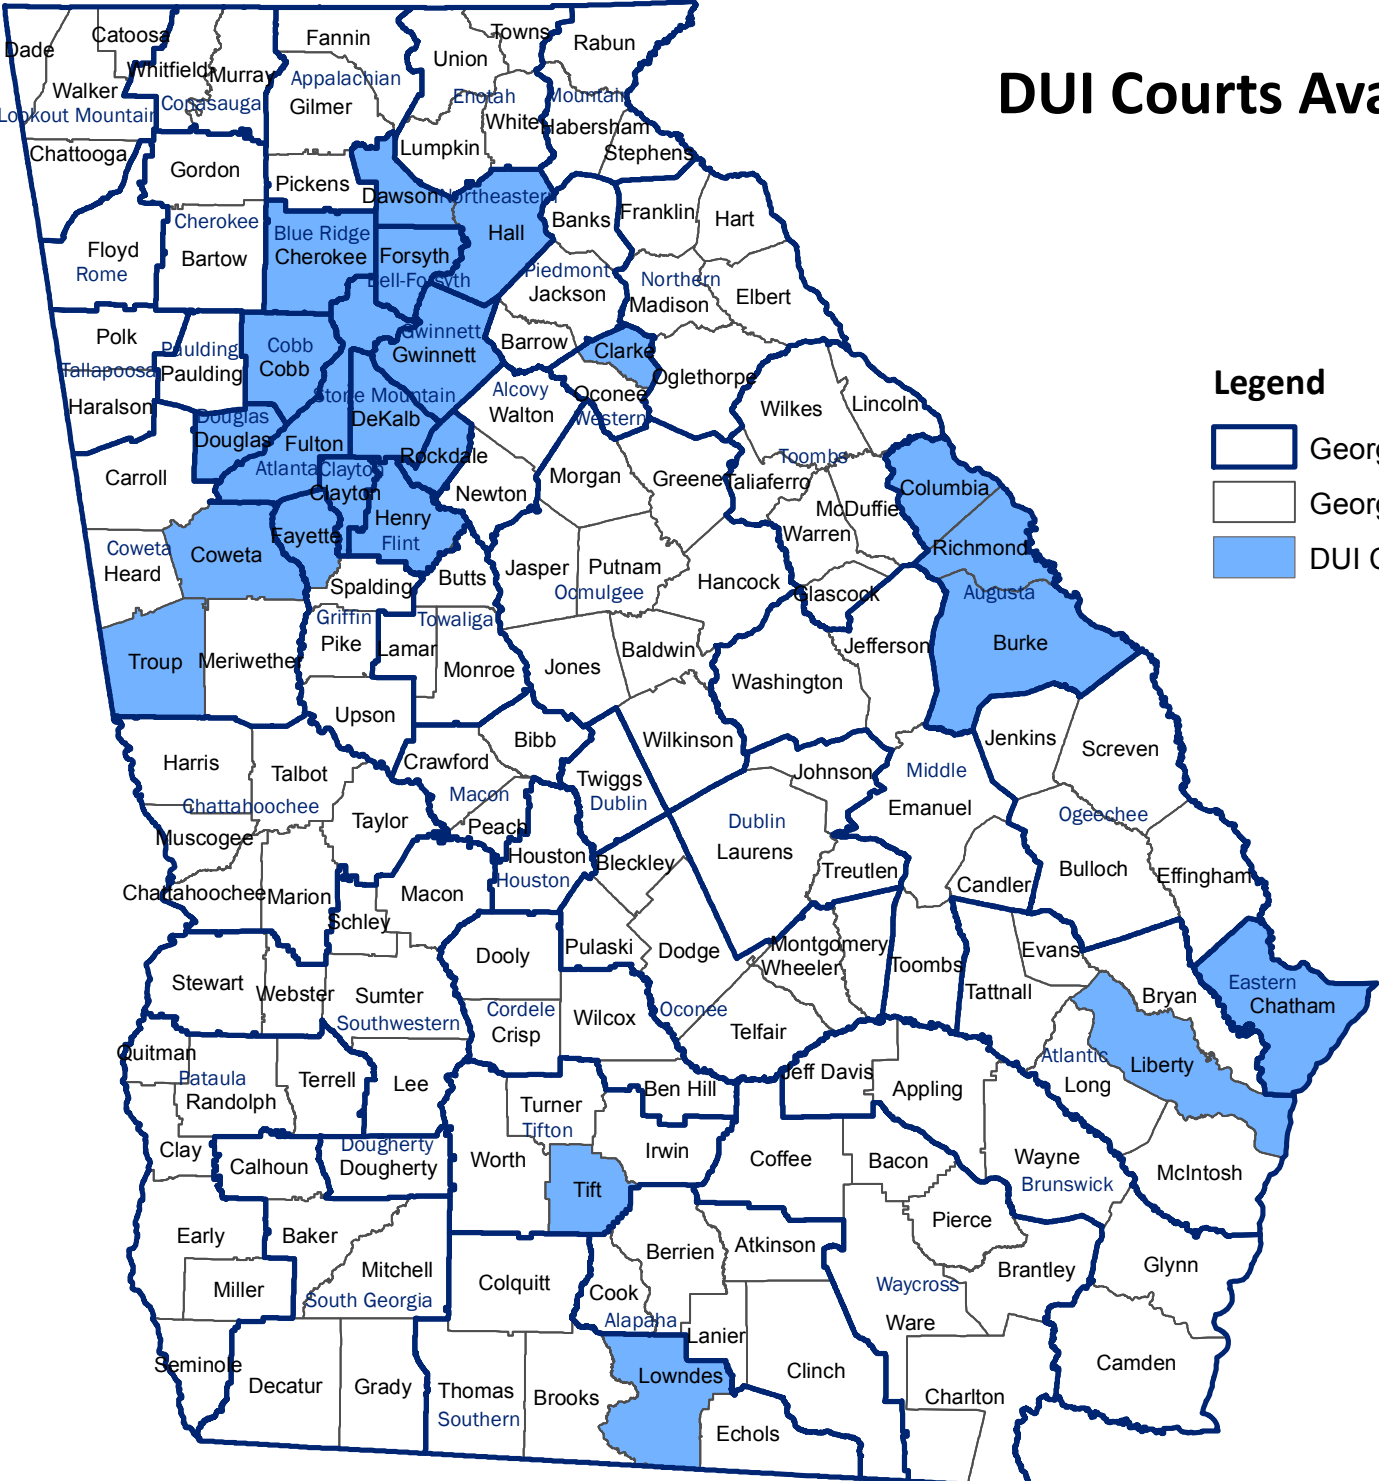

DUI Courts Available by County

Legend

- Georgia Judicial Circuits
- Georgia Counties
- DUI Courts Available

This map was created with data from the Accountability Court Directory listed on the Council of Accountability Court Judges website. The directory is available at www.gaaccountabilitycourts.org. The version of the directory used to create this map was created by Kelsey Martin, Research Analyst. kelsey.martin@cjcc.ga.gov